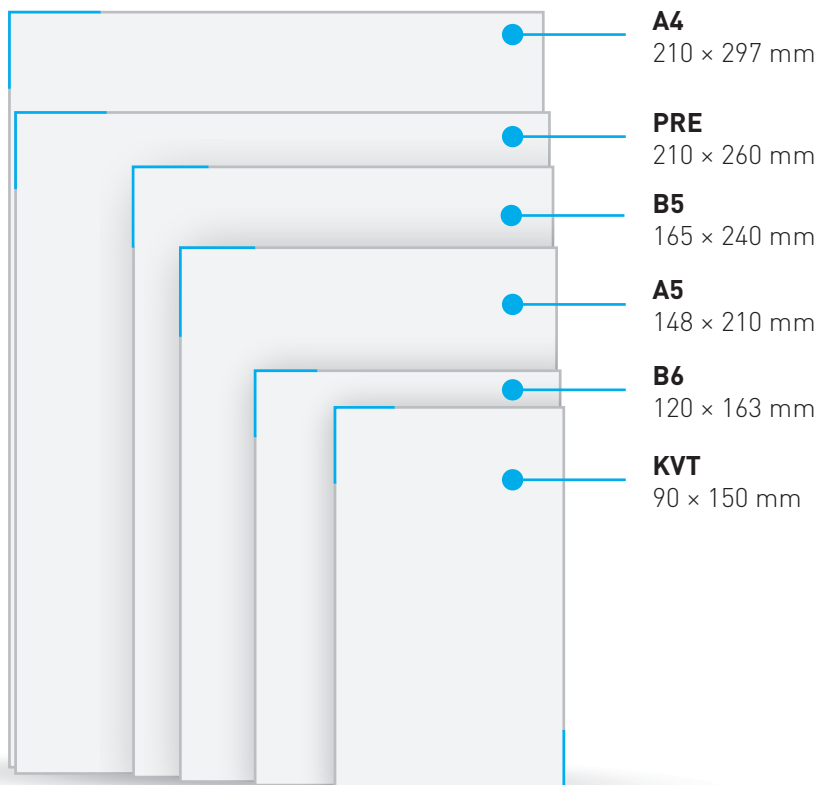

ZAKÁZKOVÁ VÝROBA UŽ OD 300 ks

Co potřebujete vědět, než pošlete poptávku?

1 FORMÁT